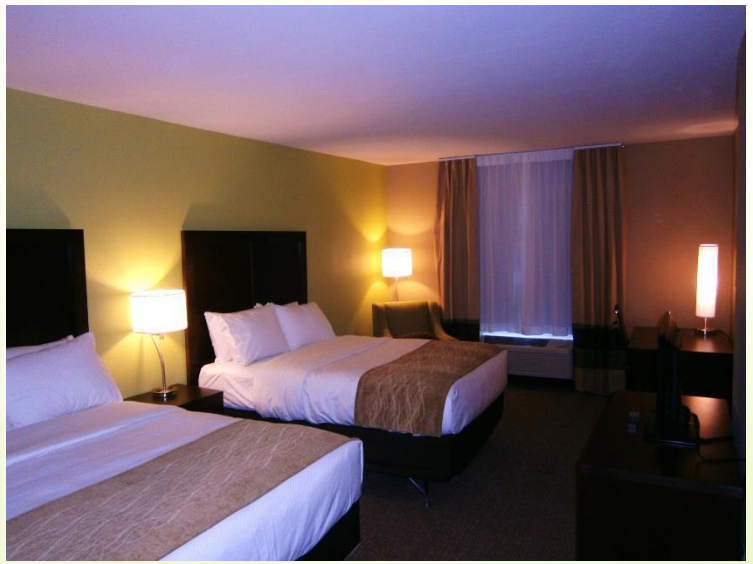

PROPERTY PROFILE

Interior Design,
Procurement,
& Install

Comfort Inn Sylva, NC

The Comfort Inn in Sylva North Carolina was a hybrid new construction. Most of the building's shell was built when USHG was contracted for the design, install, and procurement as a complete Turn-Key project. The design scheme plays on the Choice Hotels' standard scheme with brighter colors and an energetic atmosphere.